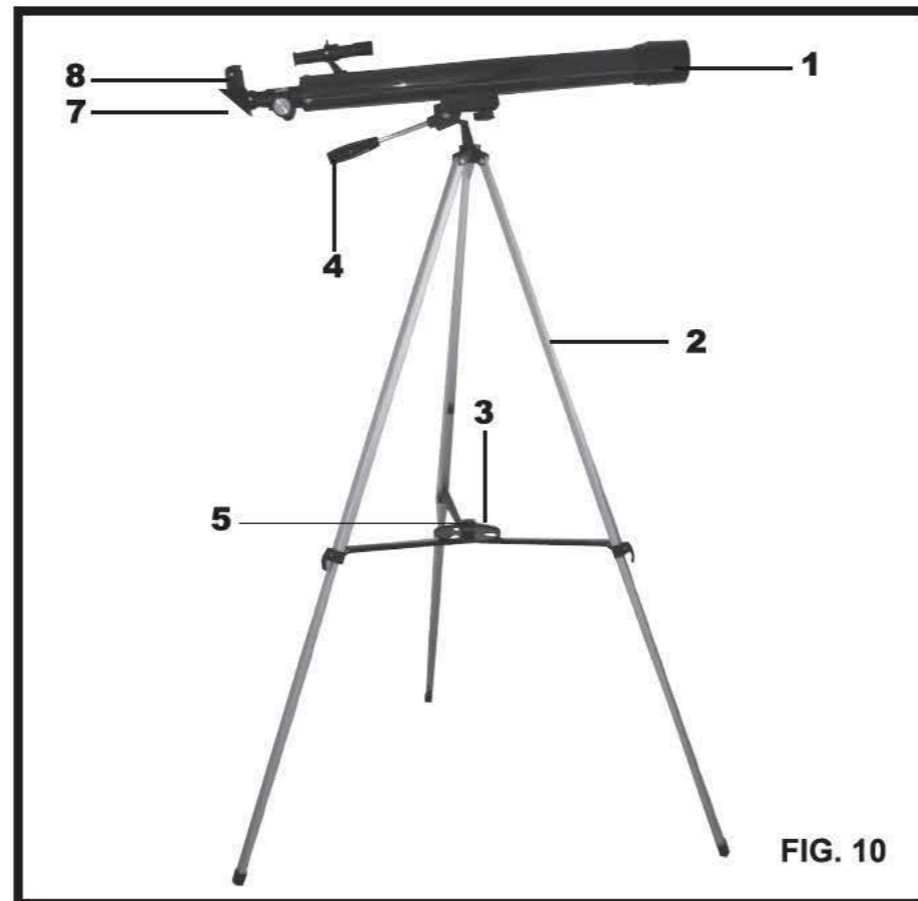

FIG. 7

FIG. 10